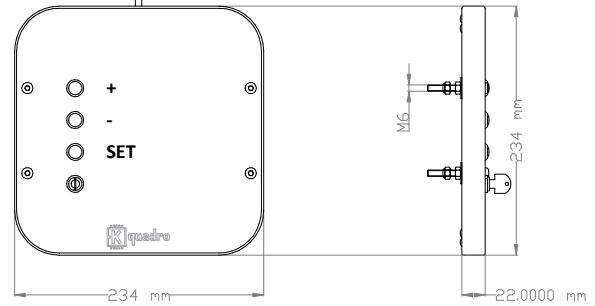

AND-9648.02-P05RGB

CONSOLE OPERATORE