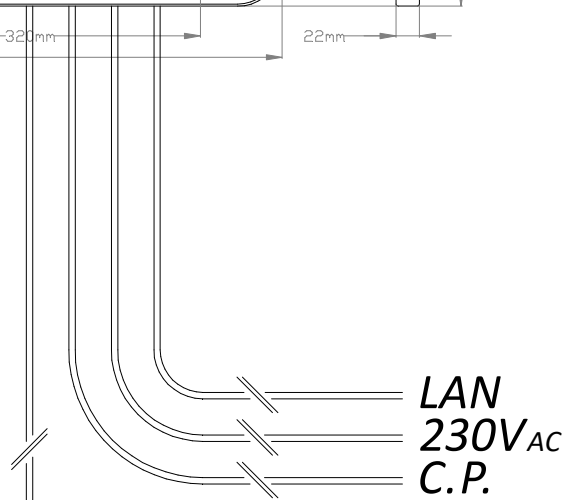

AND-9648.02-P05RGB

CONSOLE OPERATORE